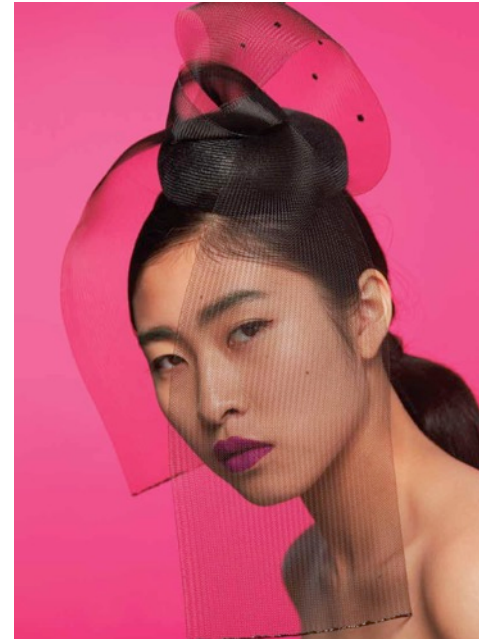

潤亜 Yuna

H163 B81 W61 H88 S23.5

1992

COUNTRY STYLE

model agency friday

TEL:03-6427-8651 FAX:03-6427-8641 <http://www.fridayfarm.net>