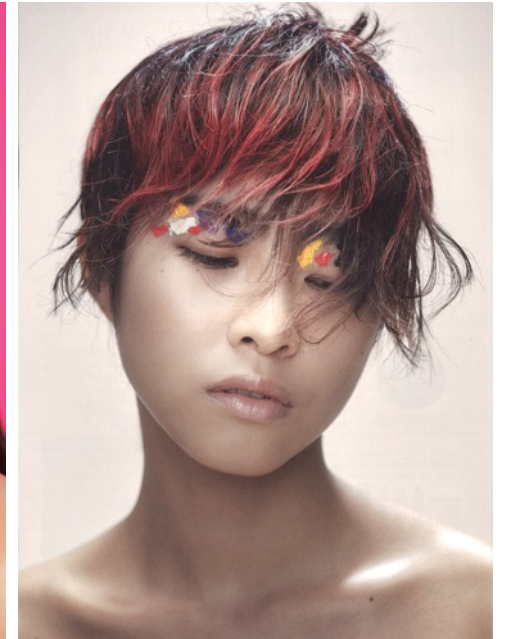

潤亜 Yuna

H163 B81 W61 H88 S23.5

1992

COUNTRY STYLE

model agency friday

TEL:03-6427-8651 FAX:03-6427-8641 <http://www.fridayfarm.net>